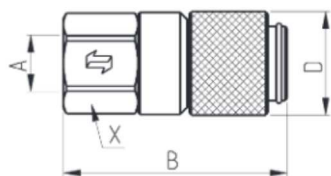

DF

Female – Femmina – Muffe – Femelle

Size Base BG Taille	Thread Filetto Anschluss Filetage	Part Number Codice Articolo Artikelnummer Désignation	(A)	(B)	(D)	(X)	Weight Peso Gewicht Poids	Package Confezione Verpackung Colis
mm	inch.		mm (in)	mm (in)	mm (in)	mm (in)	g (lbs)	No.
6.3	1/4"	DF 04-18NPT F	1/8" NPTF Female	42 (1.65)	24 (0.94)	21 (0.83)		
6.3	1/4"	DF 04-14NPT F	1/4" NPT Female	50 (1.97)	24 (0.94)	21 (0.83)		
6.3	1/4"	DF 04-14SAE F	7/16" UNF Female	54 (2.13)	24 (0.94)	21 (0.83)		
6.3	1/4"	DF 04-38SAE F	9/16" UNF Female	54 (2.13)	24 (0.94)	21 (0.83)		
6.3	1/4"	DF04-0/1415 F	M14X1.5 Female 10L	52 (2.03)	24 (0.94)	21 (0.83)		
6.3	1/4"	DF 04-1/14NPT F	1/4" NPTF Male	56 (2.20)	24 (0.94)	21 (0.83)		

Male – Maschio – Stecker – Male

Size Base BG Taille	Thread Filetto Anschluss Filetage	Part Number Codice Articolo Artikelnummer Désignation	(E)	(C)	(L)	(H)	(Y)	Weight Peso Gewicht Poids	Package Confezione Verpackung Colis
mm	inch.		mm (in)	mm (in)	mm (in)	mm (in)	mm (in)	g (lbs)	No.
6.3	1/4"	DF 04-18NPT M	1/8" NPTF Female	36 (1.42)	63 (2.48)	12.7 (0.5)	19 (0.75)		
6.3	1/4"	DF 04-14NPT M	1/4" NPT Female	40 (1.57)	75 (2.95)	12.7 (0.5)	19 (0.75)		
6.3	1/4"	DF 04-14SAE M	7/16" UNF Female	41 (1.61)	80 (3.15)	12.7 (0.5)	19 (0.75)		
6.3	1/4"	DF04-1/18NPT M	1/8" NPTF Male	41 (1.61)	83 (3.27)	12.7 (0.5)	17 (0.67)		
6.3	1/4"	DF04-1/14NPT M	1/4" NPTF Male	41 (1.61)	82 (3.23)	12.7 (0.5)	19 (0.75)		
6.3	1/4"	DF04-1/1415 MB	M14X1.5 Male O-Ring	41 (1.61)	78 (3.07)	12.7 (0.5)	19 (0.75)		
6.3	1/4"	DF04-1/14SAE M	7/16" UNF Male	40 (1.59)	79 (3.11)	12.7 (0.5)	17 (0.67)		
6.3	1/4"	DF04-1/38SAE M	9/16" UNF Male	37 (1.46)	76 (3.00)	12.7 (0.5)	17 (0.67)		
6.3	1/4"	DF04-27/14SAEM	9/16" UNF Male	41 (1.61)	80 (3.15)	12.7 (0.5)	17 (0.67)		
6.3	1/4"	DF04-28/14SAEM	7/16" UNF Male	38 (1.50)	77 (3.03)	12.7 (0.5)	19 (0.75)		